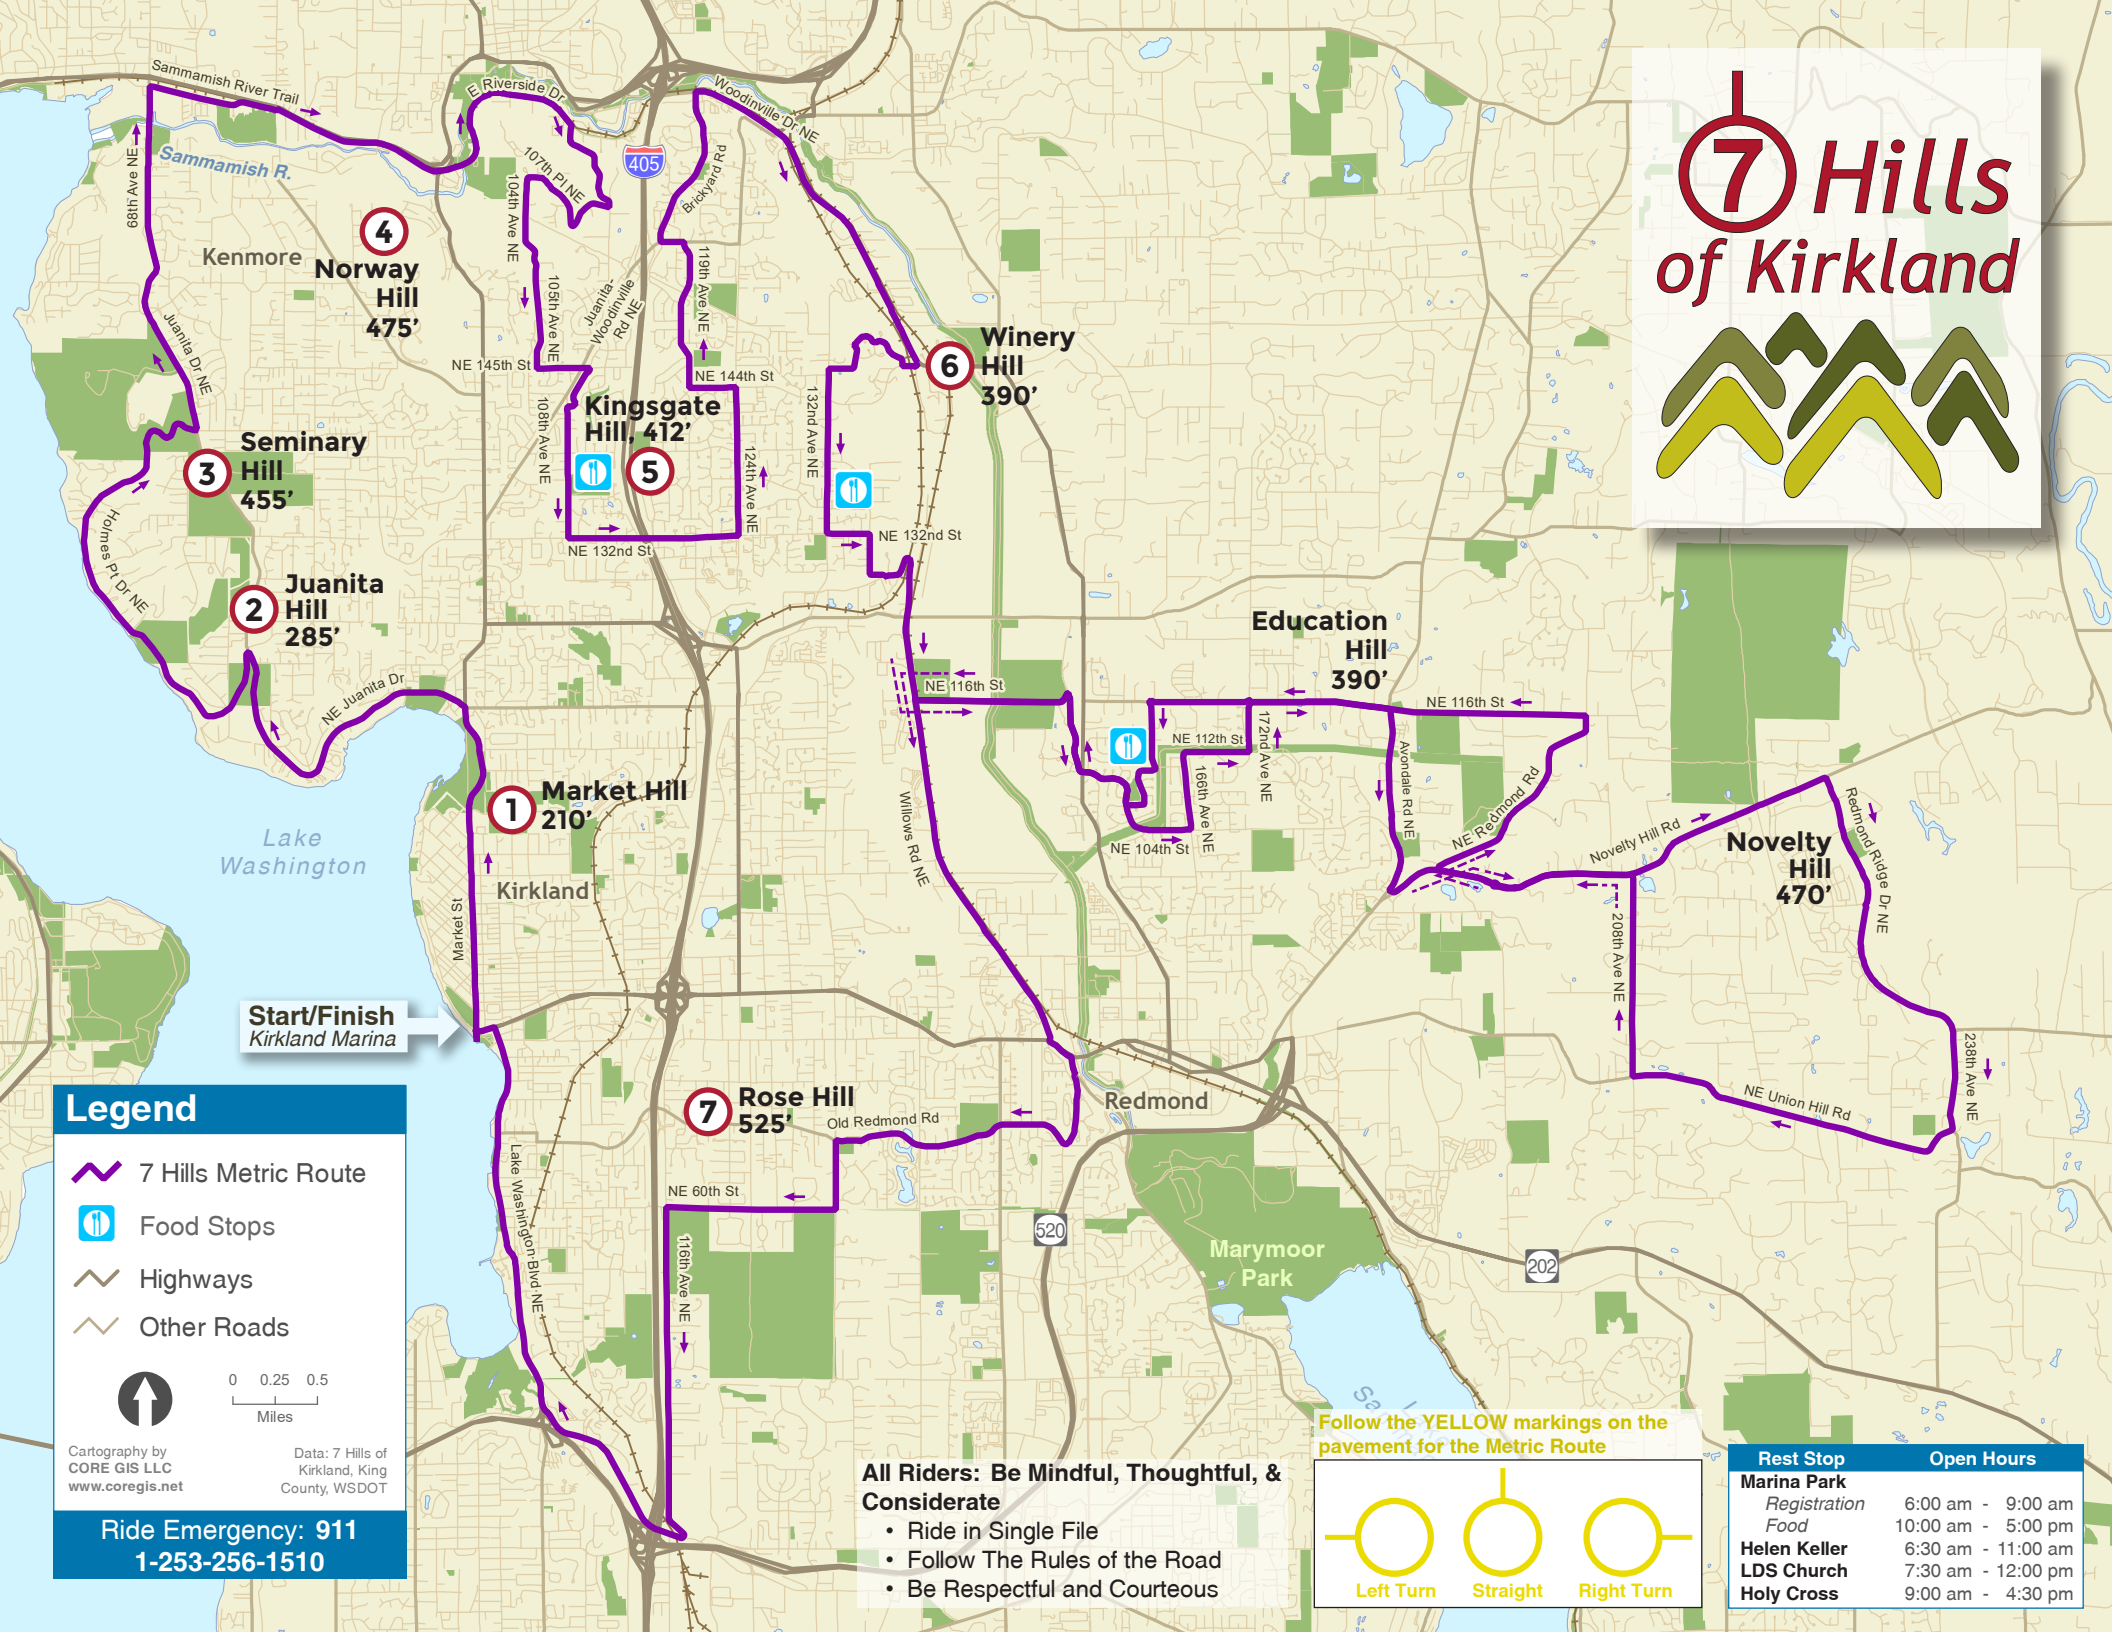

7 Hills of Kirkland

Legend

- 7 Hills Metric Route
- Food Stops
- Highways
- Other Roads

0 0.25 0.5 Miles

Cartography by CORE GIS LLC
www.coregis.net

Data: 7 Hills of Kirkland, King County, WSDOT

Ride Emergency: 911
1-253-256-1510

All Riders: Be Mindful, Thoughtful, & Considerate

- Ride in Single File
- Follow The Rules of the Road
- Be Respectful and Courteous

Follow the **YELLOW** markings on the pavement for the Metric Route

Left Turn Straight Right Turn

Rest Stop	Open Hours
Marina Park	
Registration	6:00 am - 9:00 am
Food	10:00 am - 5:00 pm
Helen Keller	6:30 am - 11:00 am
LDS Church	7:30 am - 12:00 pm
Holy Cross	9:00 am - 4:30 pm